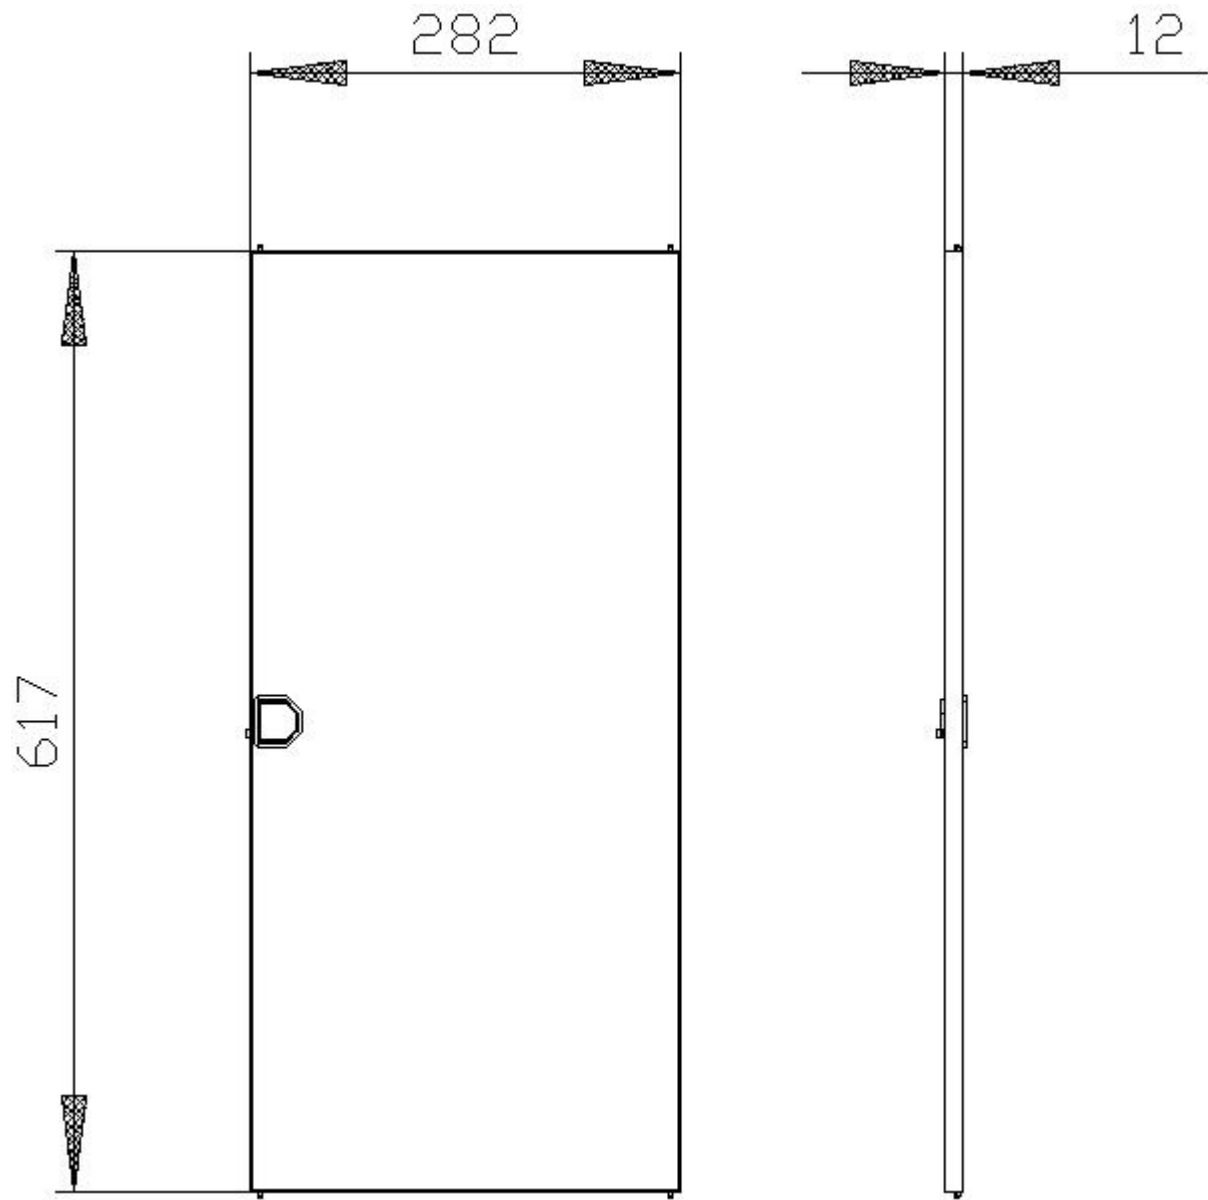

последнее изменение:

18.08.2022